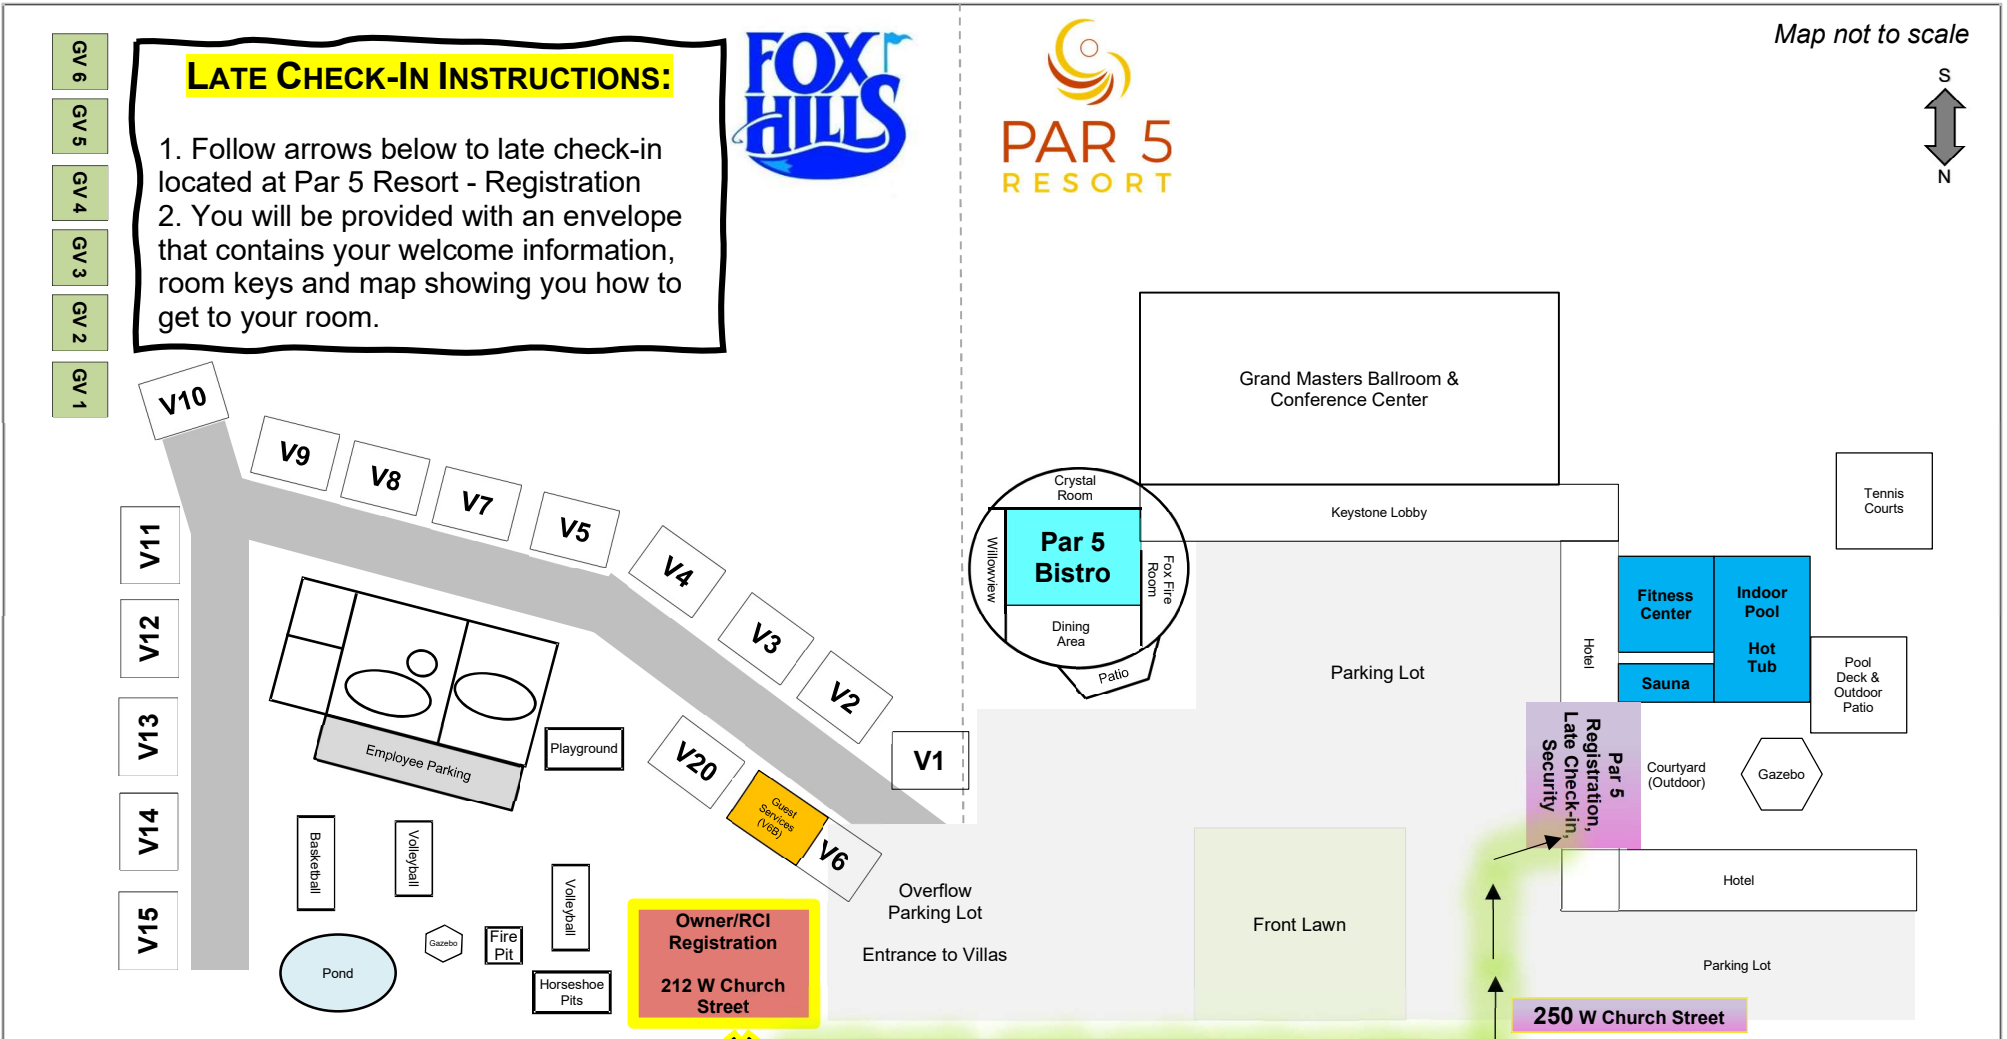

Samz Road

Samz Road

Samz Road

Map not to scale

LATE CHECK-IN INSTRUCTIONS:

1. Follow arrows below to late check-in located at Par 5 Resort - Registration
2. You will be provided with an envelope that contains your welcome information, room keys and map showing you how to get to your room.

- GV 6
- GV 5
- GV 4
- GV 3
- GV 2
- GV 1

County Highway B

Ridge Road

W Church Street

W Church Street

W Church Street

- Fox Hills Condos Owners Office & RCI Registration
- Fox Hills Condos & Late Check-In Area
- Fox Hills Condos Golf Villas
- Fox Hills Guest Services (V6B)

Door(s): _____

Fox Creek Pro Shop
19th Hole Bar & Grill

- Par 5 Resort Front Desk & Security
- Par 5 Resort Food & Drink
- Par 5 Resort Pool & Fitness Center
- Par 5 Resort Golf